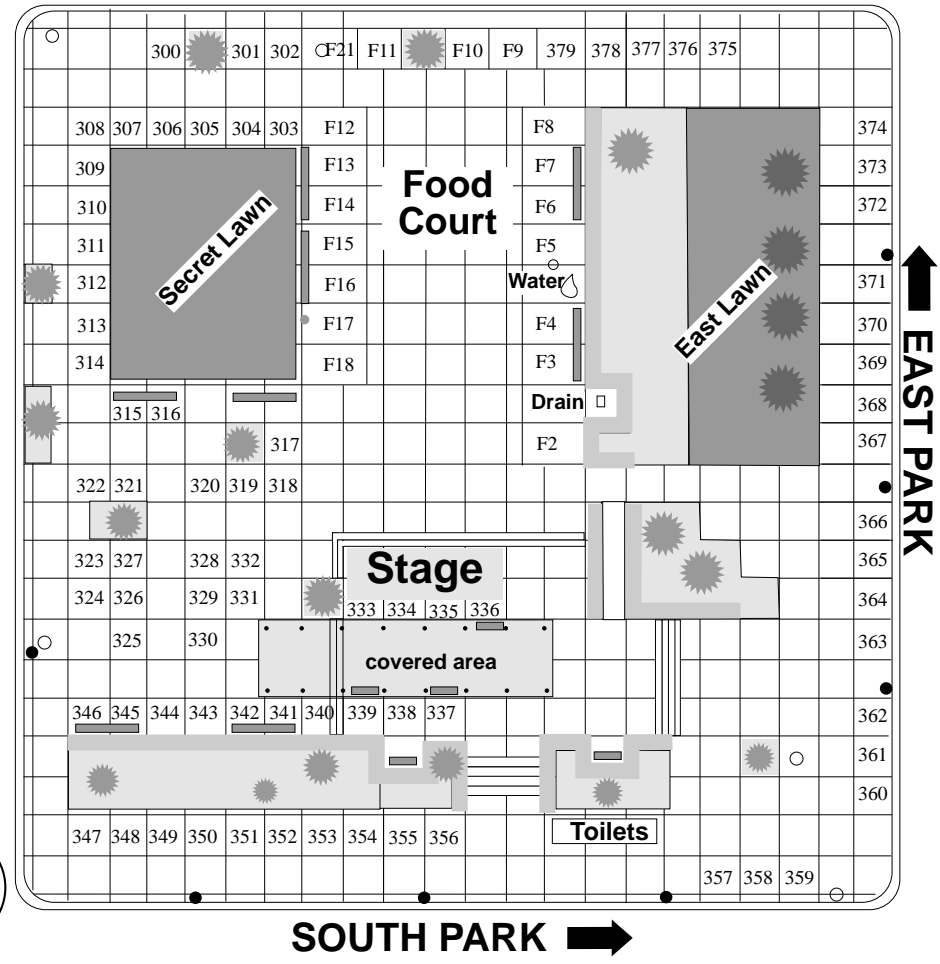

Butterfly Lot Vendor Parking

LANE COUNTY FARMERS' MARKET

← 8th AVENUE

WEST PARK
↓

↑ OAK STREET

→ SOUTH PARK

↑ EAST PARK

→ SOUTH PARK

Legend

- Grass
- Flower Bed
- Lamp Post
- Parking Meter
- Bike Rack
- Tree
- Booth Space
- Street Sign
- Bench

Recycling 2/5/10