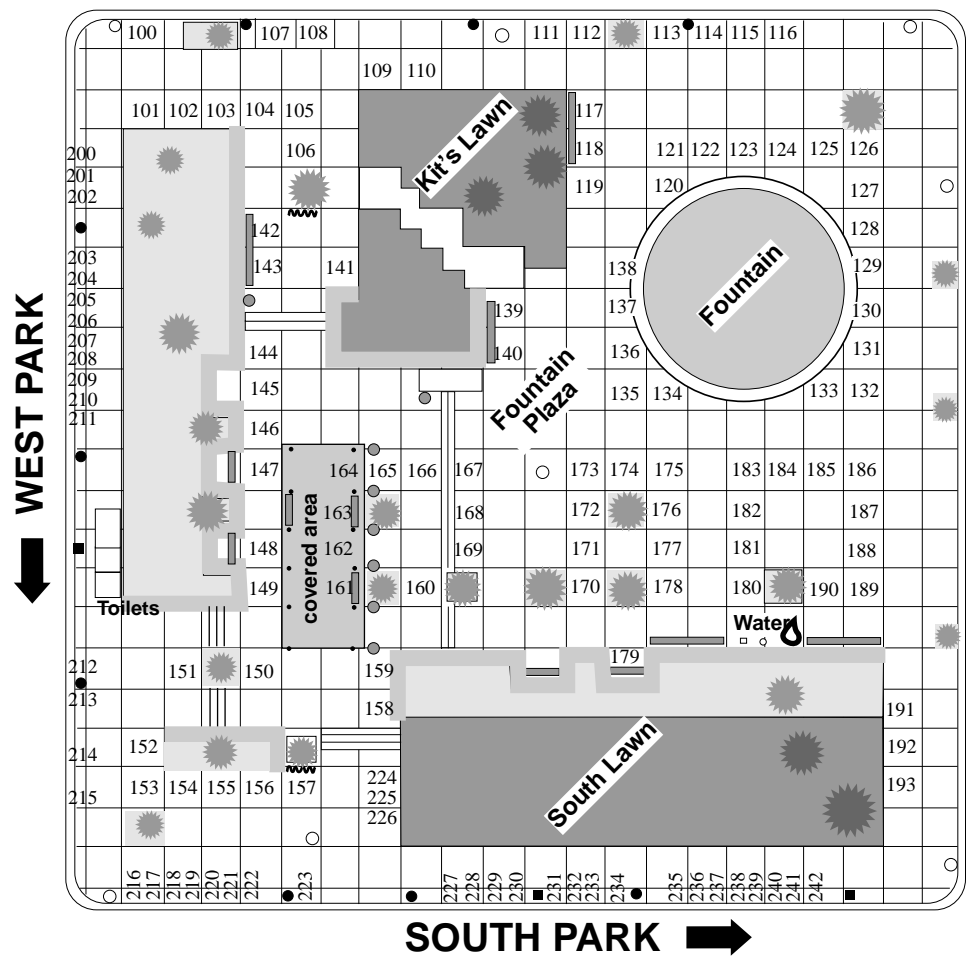

Butterfly Lot Vendor Parking

LANE COUNTY FARMERS' MARKET

← 8th AVENUE

WEST PARK
↓

↑ OAK STREET

→ SOUTH PARK

↑ EAST PARK

→ SOUTH PARK

Legend

- Grass
- Flower Bed
- Lamp Post
- Parking Meter
- Bike Rack
- Tree
- Booth Space
- Street Sign
- Bench

Recycling 2/5/10